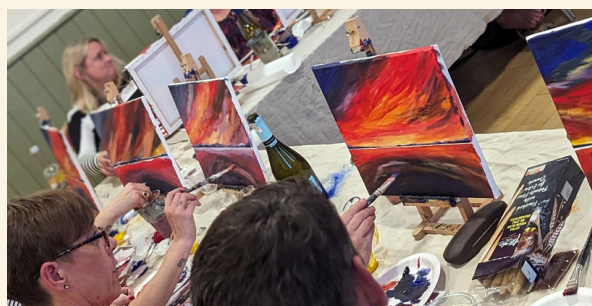

Whilst your guests settle with a welcome glass of something cold and bubbly, your tutor opens the class with a brief demonstration of some paintbrush techniques and colour blending tips.

You will then be guided step by step through the process of creating your very own version of the original painting.

Armed with new techniques, your tutor encourages the attendees to let their creative side come out and paint in the style that comes naturally to them.

By the end of the class your guests will each have their own beautiful acrylic painting on canvas to take home.